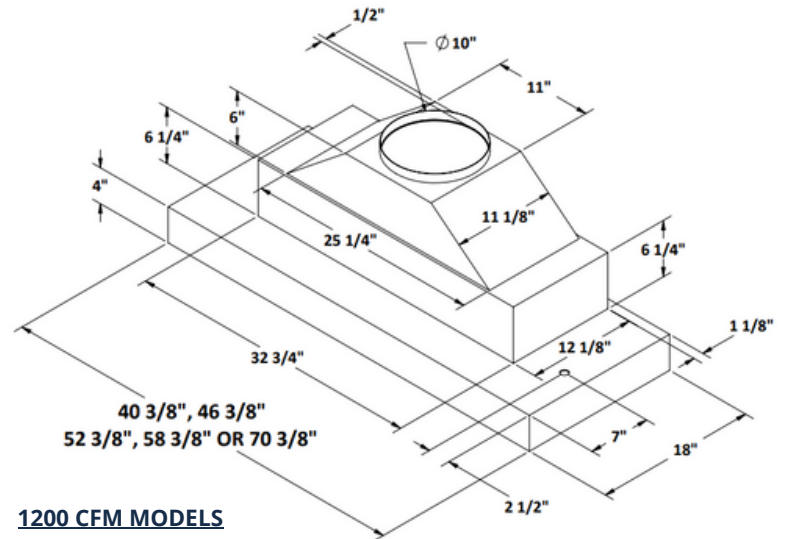

1200 CFM MODELS

800 WEST GRANT STREET
PHOENIX, AZ 85007
1-800-955-5737
602-900-8500
T - W U S A . C O M

TRADE-WIND Manufacturing, LLC has a policy of continuous improvements and reserves the right to modify (at any time without notice) any or all of its products, features, designs, components and specifications. For further information on installation and wiring, see the installation instructions included with the product or visit us on the web.

© 2023 TRADE-WIND MANUFACTURING, LLC