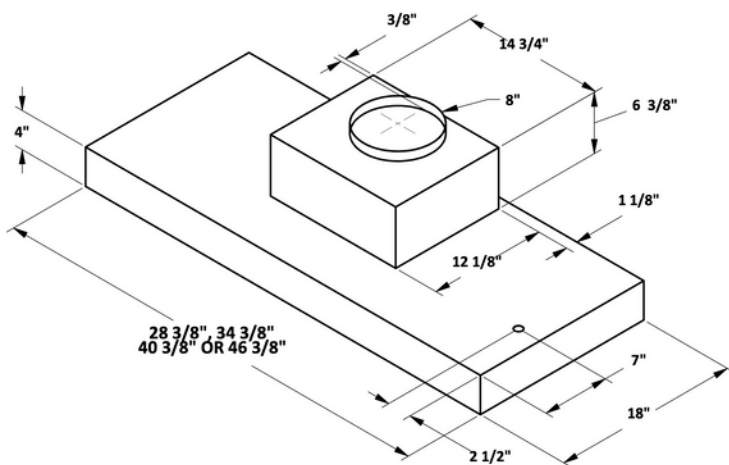

290 CFM MODELS

OPTIONAL DUCTLESS CONVERSION KIT MODEL#: 5BL-39-400-DCK;
5BL-39-400-DCK1 (VSL4482RC ONLY)

390 CFM MODELS

OPTIONAL DUCTLESS CONVERSION KIT MODEL#: 5BL-39-400-DCK

MODEL	FRONT TO BACK	WIDTH	COLOR	3-SPEED INTERNAL BLOWER	CFM	LED LIGHTS	S/S BAFFLE FILTERS	REMOTE CONTROL	DUCT COLLAR	ELECTRONIC TOUCH CONTROL
VSL4302RC	18"	28 3/8"	S/S	✓	290	2	✓	✓	6"	✓
VSL4303RC	18"	28 3/8"	S/S	✓	390	2	✓	✓	7"	✓
VSL4304RC	18"	28 3/8"	S/S	✓	390	2	✓	✓	3 1/4" x 10"	✓
VSL4306RC	18"	28 3/8"	S/S	✓	600	2	✓	✓	8"	✓
VSL4362RC	18"	34 3/8"	S/S	✓	290	2	✓	✓	6"	✓
VSL4363RC	18"	34 3/8"	S/S	✓	390	2	✓	✓	7"	✓
VSL4364RC	18"	34 3/8"	S/S	✓	390	2	✓	✓	3 1/4" x 10"	✓
VSL4366RC	18"	34 3/8"	S/S	✓	600	2	✓	✓	8"	✓
VSL4422RC	18"	40 3/8"	S/S	✓	290	2	✓	✓	6"	✓
VSL4423RC	18"	40 3/8"	S/S	✓	390	2	✓	✓	7"	✓
VSL4424RC	18"	40 3/8"	S/S	✓	390	2	✓	✓	3 1/4" x 10"	✓
VSL4426RC	18"	40 3/8"	S/S	✓	600	2	✓	✓	8"	✓
VSL44212RC	18"	40 3/8"	S/S	✓	1200	2	✓	✓	10"	✓
VSL4482RC	18"	46 3/8"	S/S	✓	290	3	✓	✓	6"	✓
VSL4486RC	18"	46 3/8"	S/S	✓	600	3	✓	✓	8"	✓
VSL44812RC	18"	46 3/8"	S/S	✓	1200	3	✓	✓	10"	✓
VSL45412RC	18"	52 3/8"	S/S	✓	1200	3	✓	✓	10"	✓
VSL46012RC	18"	58 3/8"	S/S	✓	1200	3	✓	✓	10"	✓
VSL47212RC	18"	70 3/8"	S/S	✓	1200	4	✓	✓	10"	✓