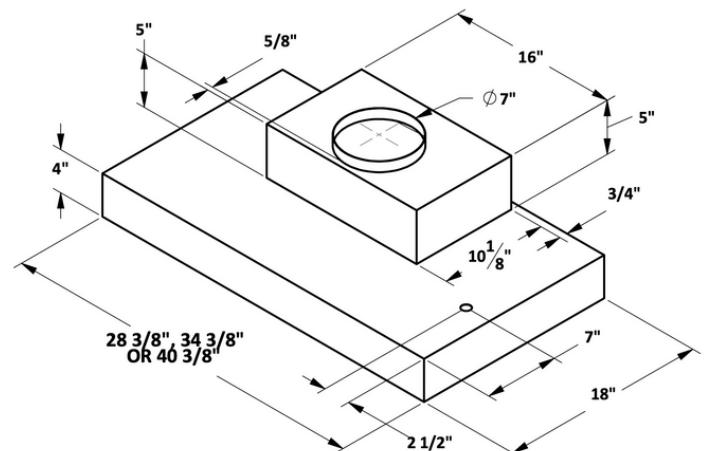

290 CFM MODELS

OPTIONAL DUCTLESS CONVERSION KIT MODEL#: 5BL-39-400-DCK;
5BL-39-400-DCK1 (VSL4482RC ONLY)

390 CFM MODELS

OPTIONAL DUCTLESS CONVERSION KIT MODEL#: 5BL-39-400-DCK

MODEL	FRONT TO BACK	WIDTH	COLOR	3-SPEED INTERNAL BLOWER	CFM	LED LIGHTS	S/S BAFFLE FILTERS	REMOTE CONTROL	DUCT COLLAR	ELECTRONIC TOUCH CONTROL
VSL4302RC	18"	28 3/8"	S/S	✓	290	2	✓	✓	6"	✓
VSL4303RC	18"	28 3/8"	S/S	✓	390	2	✓	✓	7"	✓
VSL4304RC	18"	28 3/8"	S/S	✓	390	2	✓	✓	3 1/4" x 10"	✓
VSL4306RC	18"	28 3/8"	S/S	✓	600	2	✓	✓	8"	✓
VSL4362RC	18"	34 3/8"	S/S	✓	290	2	✓	✓	6"	✓
VSL4363RC	18"	34 3/8"	S/S	✓	390	2	✓	✓	7"	✓
VSL4364RC	18"	34 3/8"	S/S	✓	390	2	✓	✓	3 1/4" x 10"	✓
VSL4366RC	18"	34 3/8"	S/S	✓	600	2	✓	✓	8"	✓
VSL4422RC	18"	40 3/8"	S/S	✓	290	2	✓	✓	6"	✓
VSL4423RC	18"	40 3/8"	S/S	✓	390	2	✓	✓	7"	✓
VSL4424RC	18"	40 3/8"	S/S	✓	390	2	✓	✓	3 1/4" x 10"	✓
VSL4426RC	18"	40 3/8"	S/S	✓	600	2	✓	✓	8"	✓
VSL44212RC	18"	40 3/8"	S/S	✓	1200	2	✓	✓	10"	✓
VSL4482RC	18"	46 3/8"	S/S	✓	290	3	✓	✓	6"	✓
VSL4486RC	18"	46 3/8"	S/S	✓	600	3	✓	✓	8"	✓
VSL44812RC	18"	46 3/8"	S/S	✓	1200	3	✓	✓	10"	✓
VSL45412RC	18"	52 3/8"	S/S	✓	1200	3	✓	✓	10"	✓
VSL46012RC	18"	58 3/8"	S/S	✓	1200	3	✓	✓	10"	✓
VSL47212RC	18"	70 3/8"	S/S	✓	1200	4	✓	✓	10"	✓