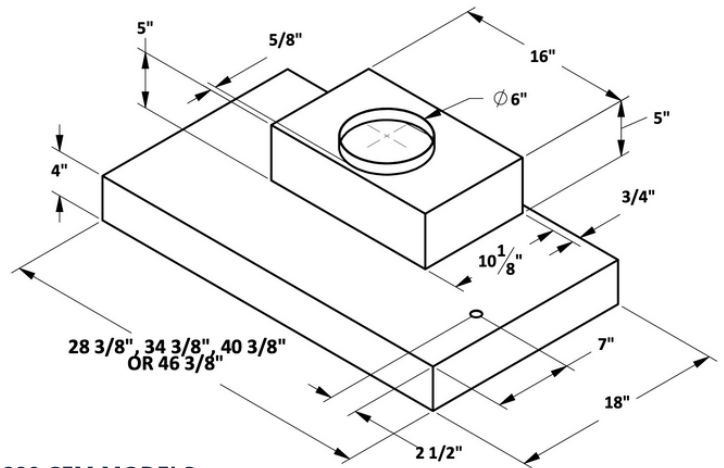

290 CFM MODELS

OPTIONAL DUCTLESS CONVERSION KIT MODEL#: 5BL-39-400-DCK;
5BL-39-400-DCK1 (VSL4482RC ONLY)

390 CFM MODELS

OPTIONAL DUCTLESS CONVERSION KIT MODEL#: 5BL-39-400-DCK

MODEL	FRONT TO BACK	WIDTH	COLOR	3-SPEED INTERNAL BLOWER	CFM	LED LIGHTS	S/S BAFFLE FILTERS	REMOTE CONTROL	DUCT COLLAR	ELECTRONIC TOUCH CONTROL
VSL4302RC	18"	28 3/8"	S/S	✓	290	2	✓	✓	6"	✓
VSL4303RC	18"	28 3/8"	S/S	✓	390	2	✓	✓	7"	✓
VSL4304RC	18"	28 3/8"	S/S	✓	390	2	✓	✓	3 1/4" x 10"	✓
VSL4306RC	18"	28 3/8"	S/S	✓	600	2	✓	✓	8"	✓
VSL4362RC	18"	34 3/8"	S/S	✓	290	2	✓	✓	6"	✓
VSL4363RC	18"	34 3/8"	S/S	✓	390	2	✓	✓	7"	✓
VSL4364RC	18"	34 3/8"	S/S	✓	390	2	✓	✓	3 1/4" x 10"	✓
VSL4366RC	18"	34 3/8"	S/S	✓	600	2	✓	✓	8"	✓
VSL4422RC	18"	40 3/8"	S/S	✓	290	2	✓	✓	6"	✓
VSL4423RC	18"	40 3/8"	S/S	✓	390	2	✓	✓	7"	✓
VSL4424RC	18"	40 3/8"	S/S	✓	390	2	✓	✓	3 1/4" x 10"	✓
VSL4426RC	18"	40 3/8"	S/S	✓	600	2	✓	✓	8"	✓
VSL44212RC	18"	40 3/8"	S/S	✓	1200	2	✓	✓	10"	✓
VSL4482RC	18"	46 3/8"	S/S	✓	290	3	✓	✓	6"	✓
VSL4486RC	18"	46 3/8"	S/S	✓	600	3	✓	✓	8"	✓
VSL44812RC	18"	46 3/8"	S/S	✓	1200	3	✓	✓	10"	✓
VSL45412RC	18"	52 3/8"	S/S	✓	1200	3	✓	✓	10"	✓
VSL46012RC	18"	58 3/8"	S/S	✓	1200	3	✓	✓	10"	✓
VSL47212RC	18"	70 3/8"	S/S	✓	1200	4	✓	✓	10"	✓